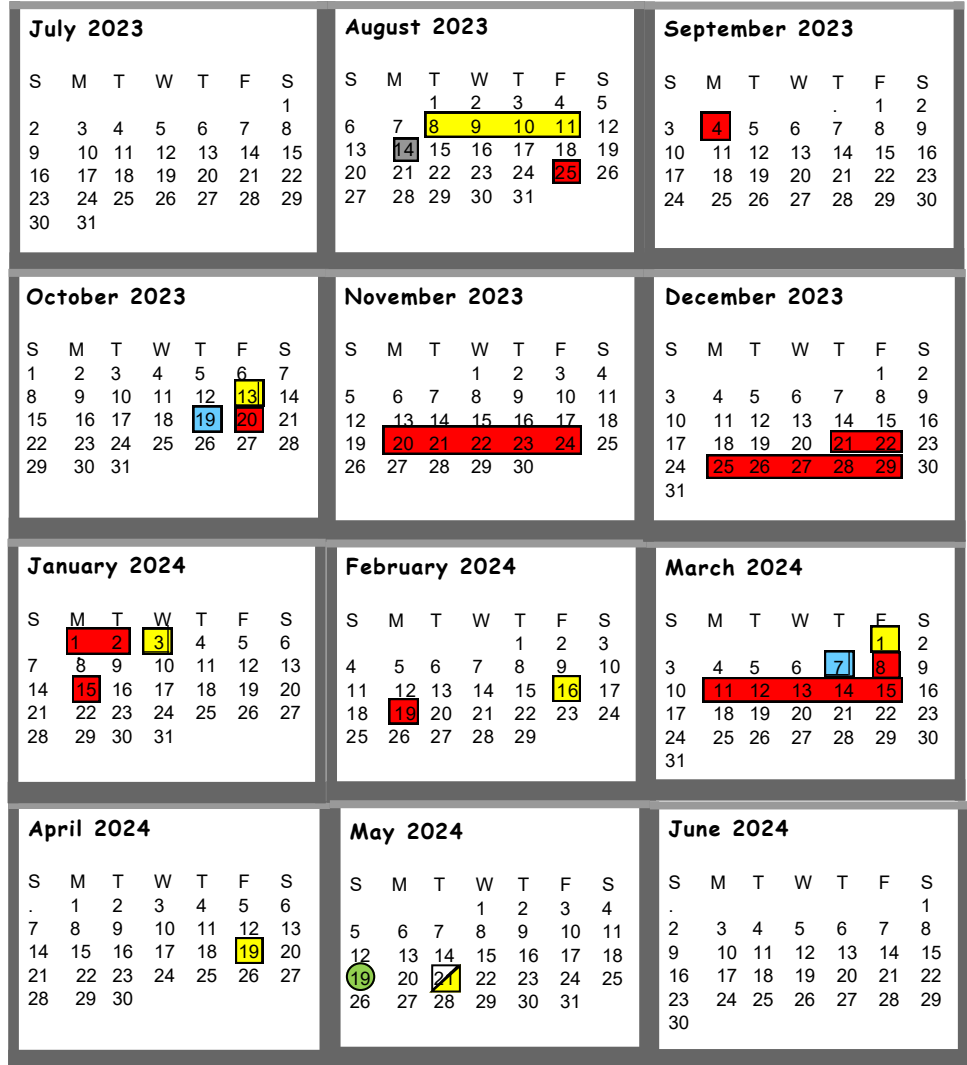

# Mulvane USD 263

2023-24 School Year Calendar

www.usd263.com

Calendar subject to change by BOE

**UPDATED**

Aug.	8	Flex Day
	9-11	Teacher Professional Learning
	14	First Day of School
	25	No School - Old Settlers
Sept.	4	No School - Labor Day
Oct.	13	End of 1st Quarter/No School/TPL
	19	No School - P/T Conferences
	20	No School - Comp Day for Conf.
Nov.	20-24	No School - Thanksgiving Break
Dec.	21-29	No School - Winter Break
Jan.	1	No School - New Year's Day
	2	No School - Holiday Break
	3	No School - Teacher Prof. Learning/ End of Second Quarter
	15	No School - MLK Day
Feb.	16	No School - Teacher Prof. Learning
	19	No School - President's Day
Mar.	1	No School - Teacher Prof. Learning
	7	No School - P/T Conferences/ End of 3rd Quarter
	8	No School - Comp Day for Conf.
	11-15	Spring Break
Apr.	19	No School - Teacher Prof. Learning
May	19	Graduation
	21	Last Day - .5 Student Last Day/.5 Staff Only

1 Hour Late  
Start Every  
Wednesday

Nine week quarters:  
First.....42  
Second.....41  
Third.....41  
Fourth.....45.5

Student Contact  
Days.....169.5

P/T Conferences.....4

Prof. Learning.....9.5

Total Days.....183

**Adjusted by BOE  
9/25/2023**

- Teacher Work Day or Professional Learning - NO SCHOOL
- No School/Vacation/Comp Day
- First Day of School/Classes Resume
- Parent/Teacher Conferences - NO SCHOOL
- Graduation
- Half Day of School (May 21st - Last day)
- End of Quarter